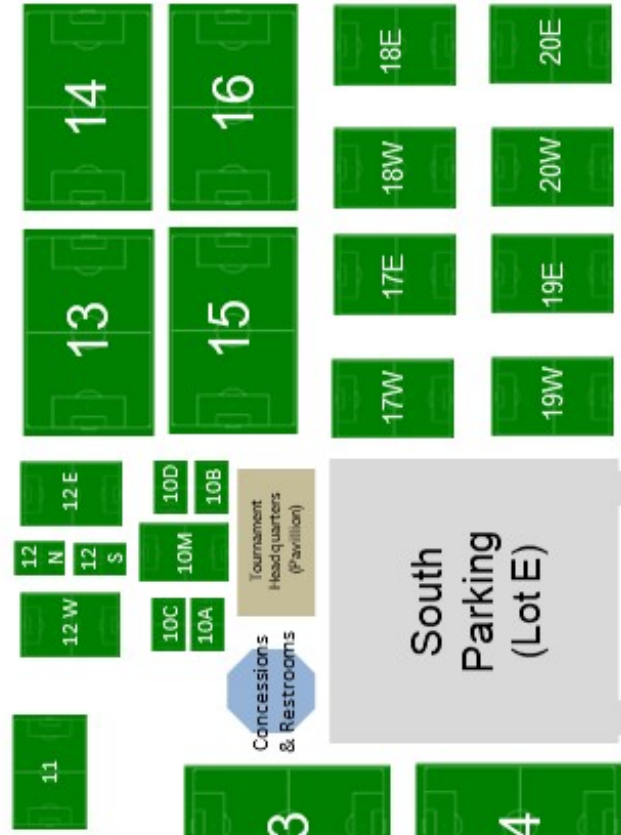

**Harold Patterson
Sports Complex**
1100 Wimbledon Dr
Arlington 76017

(not to scale)

Bardin Road

West
Parking
(Lot A)

North Parking
(Lot B)

Central Parking
(Lot C)

Concessions
& Restrooms

Tournament
Headquarters
(Pavilion)

South
Parking
(Lot E)

S o u t h w e s t
P a r k i n g

The
Village
At
Sports
Center

South Cooper Street

Sport Center Drive

Arlington Soccer
Association Fall
2024

Southeast
Parking
(Lot D)

Restrooms

Wimbledon Drive