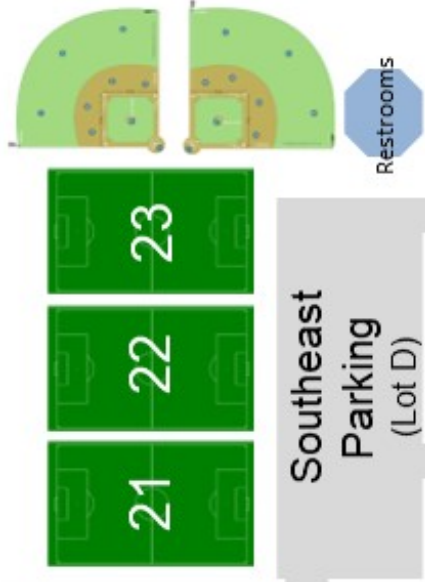

South
Parking
(Lot E)

S o u t h w e s t
P a r k i n g

The
Village
At
Sports
Center

South Cooper Street

Sport Center Drive

Arlington Soccer
Association Fall
2024

Southeast
Parking
(Lot D)

Restrooms